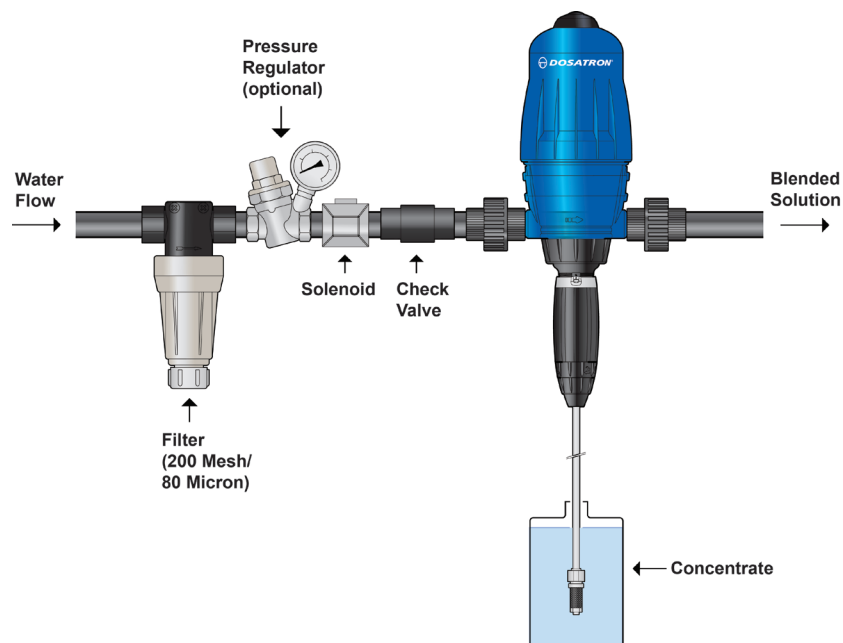

DOSATRON®

WATER POWERED DOSING TECHNOLOGY

14 GPM: D14MZ2-D - Vehicle Wash

Product Specifications

Call 800-523-8499 to order the Dosatron for your specific application

Dilution Range:	1:500 to 1:50 (0.2% to 2%)
Water Flow Range:	0.05 to 14 GPM
Operating Pressure Range:	4.3 to 85 PSI
Available Housing Materials:	Polypropylene (Standard Blue)
Dimensions:	19 1/18" x 6 5/16"
Weight:	6 lbs
Connection Size:	3/4" NPT
Maximum Temperature:	104° F
Included Accessories:	6' clear suction tube, strainer, weight, mounting bracket and operating manual
Recommended Accessories:	pressure regulator, 200 mesh filter, check valve

Basic Installation

Dosatron International
2090 Sunnydale Blvd. • Clearwater, FL, USA
800-523-8499 • www.dosatronusa.com

Dosatron International, Inc. is an industry leader in water-powered, proportional chemical injectors. Dosatron products are manufactured according to ISO 9001:2000 and ISO 14001:2004 standards.